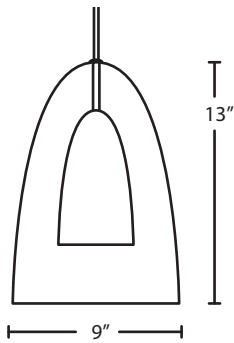

DANO

120V PENDANTS

location:
DAMP

SPECIFICATIONS:

DESCRIPTION

Cord-hung pendant with European glass shade and inner wood diffuser.

LAMPING

LED: 9W Replaceable source, 120V, CL dimmable, 90+ CRI, 3000°K CCT, 800 lumens, 30,000 hours. Lamp included. (Additional Color Temperatures available, including 3500°K and 4000°K)

DIFFUSER

Shade shall be of glass in various decors with inner wood diffuser. 9" Dia. x 13" H

SUSPENSION

Cord-hung: 10' SVT-type cord, complete with 5" decorative sleeve at the socketholder. Jacket coordinates with metal finish. Plated stamped steel construction. Black, Bronze or Satin Nickel. See next page for mulit light options.

MOUNTING

Installs directly to a 4" octagonal ceiling box. Suitable for sloped ceilings.

LABELS

UL or ETL Listed. Suitable for Damp Locations (interior use only). Consult factory concerning lower wattage labeling for energy requirements.

Project Information:

For ordering information, see next page

All dimensions provided are nominal. Allowance must be made for dimensional tolerance in handcrafted glasses.

REV 5/22