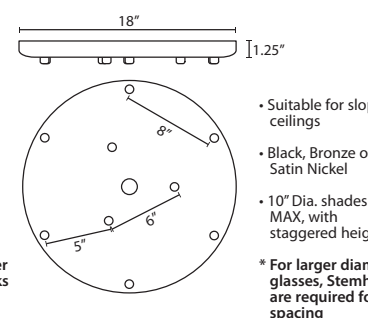

T33XL 3 LIGHT LARGE ROUND CANOPY

- Suitable for sloped ceilings
Black, Bronze or Satin Nickel
16 inch Dia. shades MAX, with staggered heights
For larger diameter glasses, Stemhooks are required for spacing

T36X 6 LIGHT ROUND CANOPY

- Suitable for sloped ceilings
Black, Bronze or Satin Nickel
10 inch Dia. shades MAX, with staggered heights
For larger diameter glasses, Stemhooks are required for spacing

T39X 9 LIGHT ROUND CANOPY