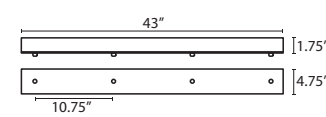

T34V 4 LIGHT BAR CANOPY

- Suitable for sloped ceilings
  Black, Bronze or Satin Nickel
  20 inch Dia. shades MAX, with staggered heights
  For larger diameter glasses, Stemhooks are required for spacing