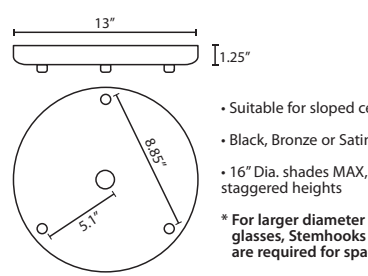

T33XL 3 LIGHT LARGE ROUND CANOPY

- Suitable for sloped ceilings
Black, Bronze or Satin Nickel
16 inch Dia. shades MAX, with staggered heights
For larger diameter glasses, Stemhooks are required for spacing