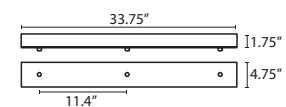

T33V 3 LIGHT BAR CANOPY

- Suitable for sloped ceilings
  Black, Bronze or Satin Nickel
  20 inch Dia. shades MAX, with staggered heights
  For larger diameter glasses, Stemhooks are required for spacing