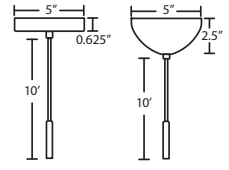

PENDANT OPTIONS:

1JT / 1JC / J CORD-HUNG PENDANT

- Flat (1JT) or Dome (1JC) Canopy styles. Dome style allows adjustment without cutting cord.
  J option is pendant less canopy for multipoint canopy (options to the right)
  Suitable for sloped ceilings
  Cord: 10' SVT, 5" sleeve at socketholder
  Also available in 15'
  Black, Bronze or Satin Nickel
  Cord Sleeves are available in 18" lengths

ACCESSORIES:

LONGER CORD LENGTHS:

Longer cord length of 15' available. Add an 'L' to the end of the item number, i.e. 1JC-169707-SN-L.

LOW WATTAGE LABELING:

Incandescent fixture supplied with 16 watt relamp label. Add an 'LW' to the end of the item number, i.e. 1JC-169707-SN-LW.

CORD SLEEVES:

If concealing the cord is desired on a Cord-hung Pendant, order our 0.25" dia. metal sleeves. Each sleeve is 18" long and may be field cut.

- T118-BK Black
  T118-BR Bronze
  T118-SN Satin Nickel

STEMHOOKS:

Suspension hooks allow cord drops to be placed wherever desired. Suitable for sloped ceilings or for greater multilight spacing

- T103BK Black
  T103BR Bronze
  T103SN Satin Nickel

HOW TO ORDER A MULTILIGHT FIXTURE

Order your canopy with the selected 120V multi light pendants (indicated by 'B' or 'J' prefix) for the complete fixture:

Example: 1x T33X-SN (3 Light Round Canopy)

- 1x J-DANOCLNA-SN (Dano Pendant in Clear/Natural)
  1x J-DANOCLMD-SN (Dano Pendant in Clear/Medium)
  1x J-DANOSMNA-SN (Dano Pendant in Smoke/Natural)