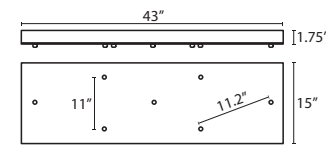

T37V 7 LIGHT BAR CANOPY

- Suitable for sloped ceilings
  Black, Bronze or Satin Nickel
  20 inch Dia. shades MAX, with staggered heights
  For larger diameter glasses, Stemhooks are required for spacing