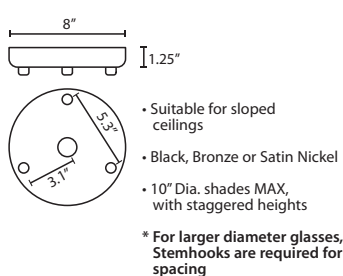

ORDERING:

Table with columns: CONNECTION, GLASS OPTIONS, LAMP OPTIONS, METAL FINISH, OPTIONS. Includes options like 1JC 1 Lt. Dome, 1JT 1 Lt. Flat, DANOCLNA, DANOCLMD, DANOSMNA, DANOSMMD.

Multi light Cord Fixture
J For Multi light Canopy

Ex. 1JT-DANOCLMD-SN
Dano Pendant, Clear/Medium Shade, Satin Nickel Finish, Flat Canopy

MULTIPOINT CANOPY OPTIONS FOR CORD PENDANTS

T33X 3 LIGHT ROUND CANOPY

- Suitable for sloped ceilings
  Black, Bronze or Satin Nickel
  10 inch Dia. shades MAX, with staggered heights
  For larger diameter glasses, Stemhooks are required for spacing