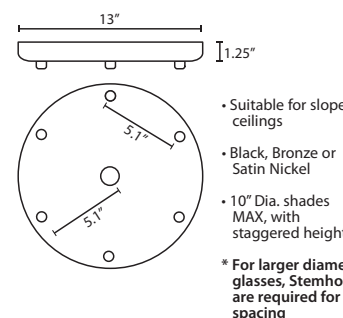

T36X 6 LIGHT ROUND CANOPY

- Suitable for sloped ceilings
  Black, Bronze or Satin Nickel
  10 inch Dia. shades MAX, with staggered heights
  For larger diameter glasses, Stemhooks are required for spacing